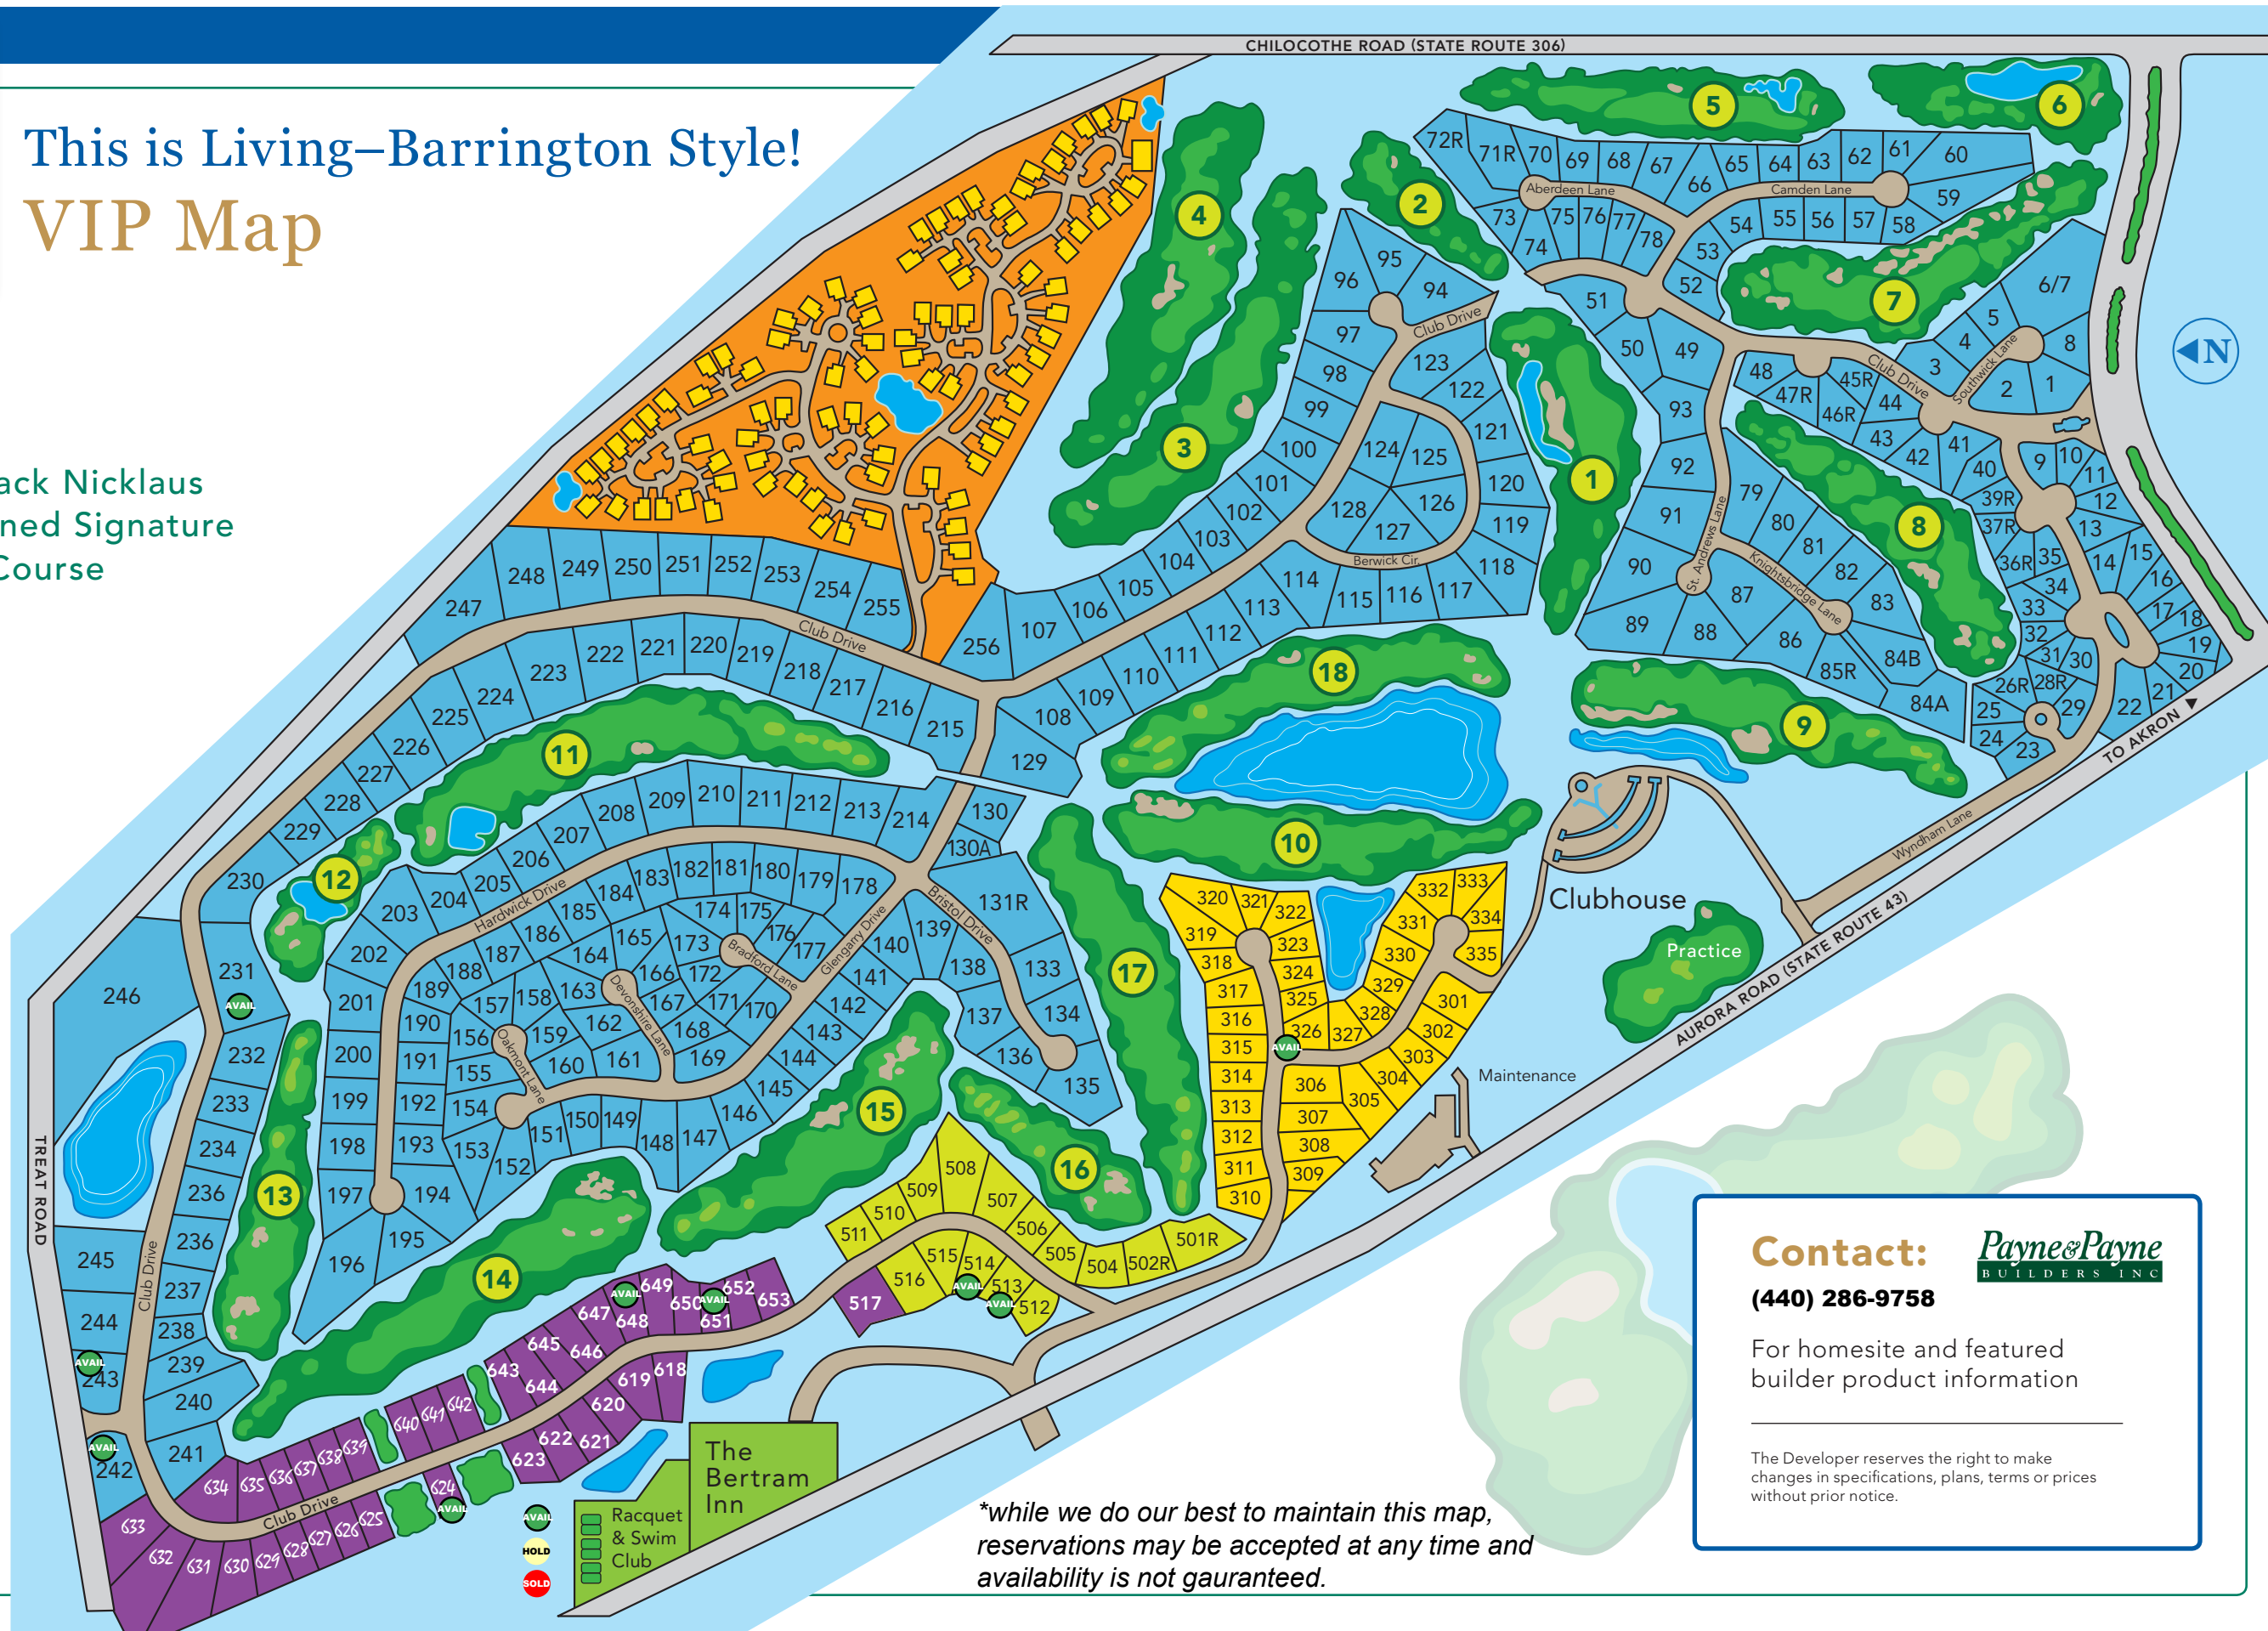

This is Living—Barrington Style! VIP Map

The Jack Nicklaus
Designed Signature
Golf Course

Contact: 
(440) 286-9758

For homesite and featured
builder product information

The Developer reserves the right to make
changes in specifications, plans, terms or prices
without prior notice.

**while we do our best to maintain this map,
reservations may be accepted at any time and
availability is not guaranteed.*