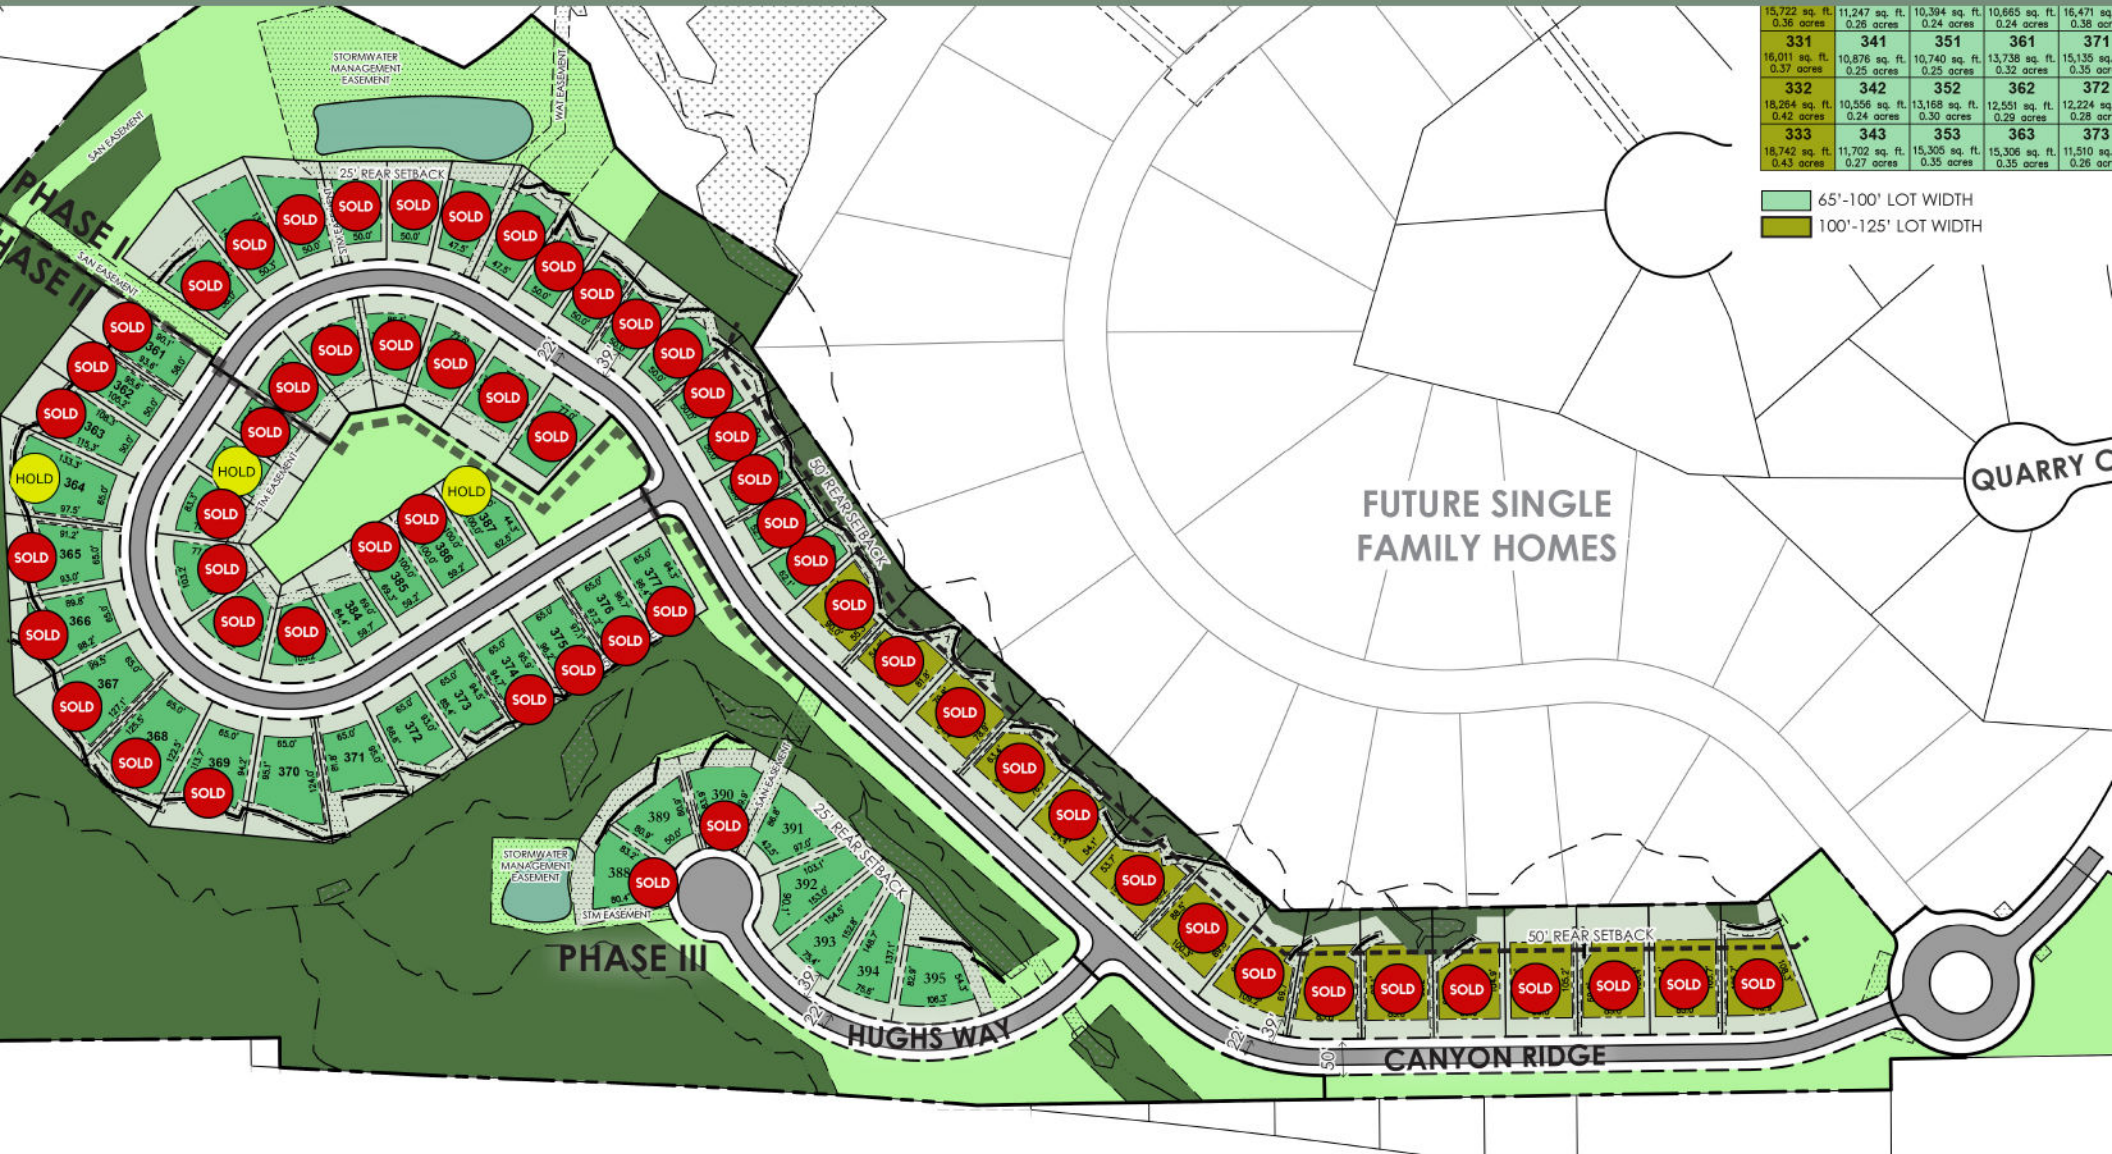

Canyon Ridge Neighborhood Map

- 65'-100' LOT WIDTH
- 100'-125' LOT WIDTH

For more information contact Michael Yoe | michael@payne-payne.com | (440) 670-4180

Visit www.payne-payne.com to explore our other community opportunities!
Payne & Payne Office & Design Studio: 10750 Mayfield Rd. Chardon OH, 44024